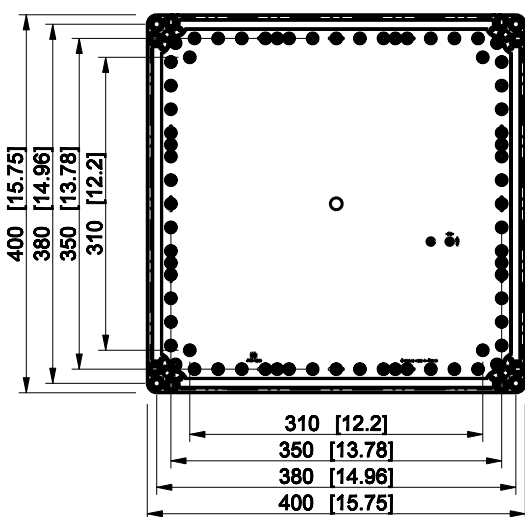

ID	Description	Date	By	Appr.
A				

Dimensions in mm [inches]

Material: Polycarbonate, fiberglass-reinforced Color: RAL 7035

Supplier: Tool No: Weight [kg]: 2.73 Volume:

WPCP404013G

Scale	Date	02.01.09
1:8	By	PKos
-	Checked	
-	Ctrl	

Replaces:	
Replaced:	
Drw No:	A
Ref:	Cubo W
Code:	WPCP404013G
Sheet No:	

model WPCP404013G PART
 drawing CUBO_W DRAWING