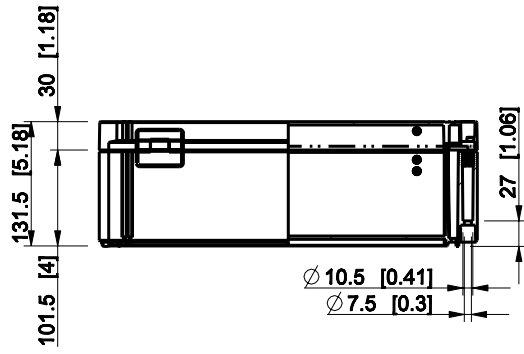

ID	Description	Date	By	Appr.
A				

Dimensions in mm [inches]

Material: Polycarbonate, fiberglass-reinforced Color: RAL 7035

Supplier: Tool No: Weight [kg]: 2.73 Volume:

WPCP404013G

Scale	Date	02.01.09
1:8	By	PKos
-	Checked	
-	Ctrl	

Replaces:	
Replaced:	
Drw No:	A
Ref:	Cubo W
Code:	WPCP404013G
Sheet No:	

model WPCP404013G PART
 drawing CUBO_W DRAWING