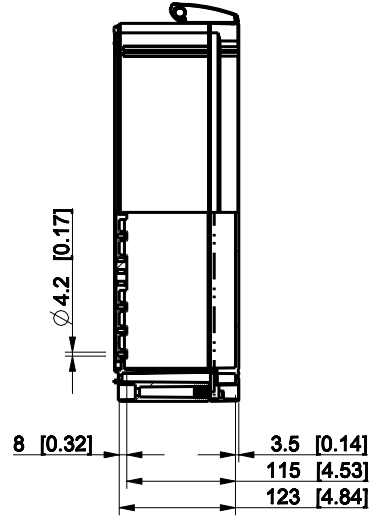

ID	Description	Date	By	Appr.
A				

Dimensions in mm [inches]

Material: Polycarbonate, fiberglass-reinforced Color: RAL 7035

Supplier: Tool No: Weight [kg]: 2.73 Volume:

WPCP404013G

Scale	Date	02.01.09
1:8	By	PKos
-	Checked	
-	Ctrl	

Replaces:	
Replaced:	
Drw No:	A
Ref:	Cubo W
Code:	WPCP404013G
Sheet No:	

model WPCP404013G PART
 drawing CUBO_W DRAWING