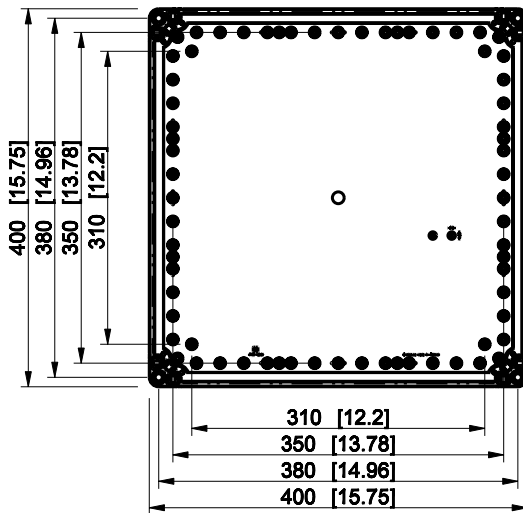

| ID | Description | Date | By | Appr. |
|----|-------------|------|----|-------|
| A | | | | |

Dimensions in mm [inches]

| | |
|--|-----------------|
| Material: Polycarbonate, fiberglass-reinforced | Color: RAL 7035 |
|--|-----------------|

| | | | |
|-----------|----------|-------------------|---------|
| Supplier: | Tool No: | Weight [kg]: 3.32 | Volume: |
|-----------|----------|-------------------|---------|

ENSTO
ENSTO CONTROL OY

WPCP404018G

| | | |
|-------|---------|----------|
| Scale | Date | 02.01.09 |
| 1:8 | By | PKos |
| - | Checked | |
| - | Ctrl | |

| | |
|-----------|-------------|
| Replaces: | |
| Replaced: | |
| Drw No: | A |
| Ref: | Cubo W |
| Code: | WPCP404018G |
| Sheet No: | |

model WPCP404018G PART
 drawing CUBO_W DRAWING