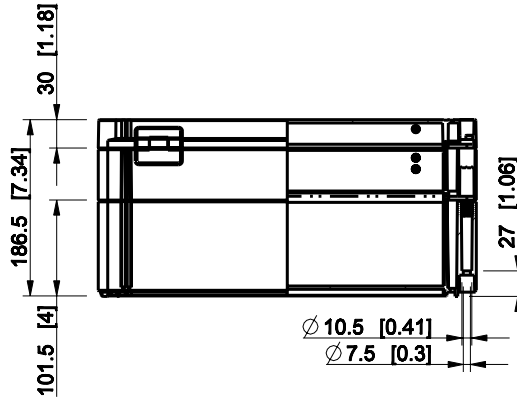

| ID | Description | Date | By | Appr. |
|----|-------------|------|----|-------|
| A | | | | |

Dimensions in mm [inches]

| | |
|--|-----------------|
| Material: Polycarbonate, fiberglass-reinforced | Color: RAL 7035 |
|--|-----------------|

| | | | |
|-----------|----------|-------------------|---------|
| Supplier: | Tool No: | Weight [kg]: 3.32 | Volume: |
|-----------|----------|-------------------|---------|

ENSTO
ENSTO CONTROL OY

WPCP404018G

| | | |
|-------|---------|----------|
| Scale | Date | 02.01.09 |
| 1:8 | By | PKos |
| - | Checked | |
| - | Ctrl | |

| | |
|-----------|-------------|
| Replaces: | |
| Replaced: | |
| Drw No: | A |
| Ref: | Cubo W |
| Code: | WPCP404018G |
| Sheet No: | |

model WPCP404018G PART
 drawing CUBO_W DRAWING