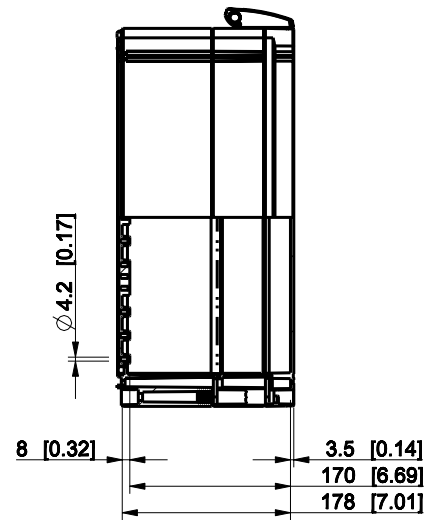

| ID | Description | Date | By | Appr. |
|----|-------------|------|----|-------|
| A | | | | |

Dimensions in mm [inches]

| | |
|--|-----------------|
| Material: Polycarbonate, fiberglass-reinforced | Color: RAL 7035 |
|--|-----------------|

| | | | |
|-----------|----------|-------------------|---------|
| Supplier: | Tool No: | Weight [kg]: 3.32 | Volume: |
|-----------|----------|-------------------|---------|

ENSTO
ENSTO CONTROL OY

WPCP404018G

| | | |
|-------|---------|----------|
| Scale | Date | 02.01.09 |
| 1:8 | By | PKos |
| - | Checked | |
| - | Ctrl | |

| | |
|-----------|-------------|
| Replaces: | |
| Replaced: | |
| Drw No: | A |
| Ref: | Cubo W |
| Code: | WPCP404018G |
| Sheet No: | |

model WPCP404018G PART
 drawing CUBO_W DRAWING