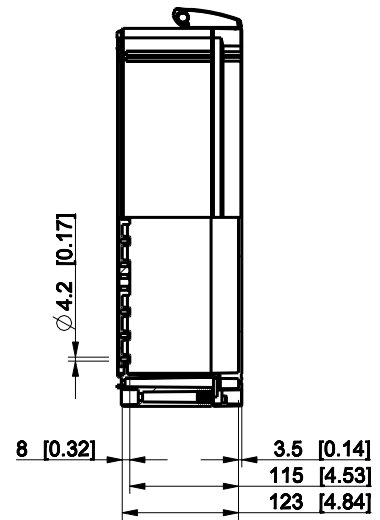

ID	Description	Date	By	Appr.
A				

Dimensions in mm [inches]

Material: Polycarbonate, fiberglass-reinforced	Color: RAL 7035
------------------------------------------------	-----------------

Supplier:	Tool No:	Weight [kg]: 3.86	Volume:
-----------	----------	-------------------	---------

**ENSTO**  
ENSTO CONTROL OY

**WPCP406013G**

Scale	Date	05.01.09
1:8	By	PKos
-	Checked	
-	Ctrl	

Replaces:	
Replaced:	
Drw No:	A
Ref:	Cubo W
Code:	WPCP406013G
Sheet No:	

model WPCP406013G PART  
drawing CUBO\_W\_1.drawing