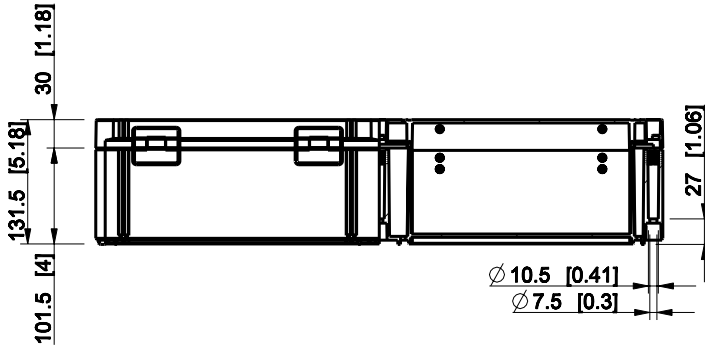

ID	Description	Date	By	Appr.
A				

Dimensions in mm [inches]

Material: Polycarbonate, fiberglass-reinforced	Color: RAL 7035
------------------------------------------------	-----------------

Supplier:	Tool No:	Weight [kg]: 3.86	Volume:
-----------	----------	-------------------	---------

**ENSTO**  
ENSTO CONTROL OY

**WPCP406013G**

Scale	Date	05.01.09
1:8	By	PKos
-	Checked	
-	Ctrl	

Replaces:	
Replaced:	
Drw No:	A
Ref:	Cubo W
Code:	WPCP406013G
Sheet No:	

model WPCP406013G PART  
drawing CUBO\_W\_1.drawing