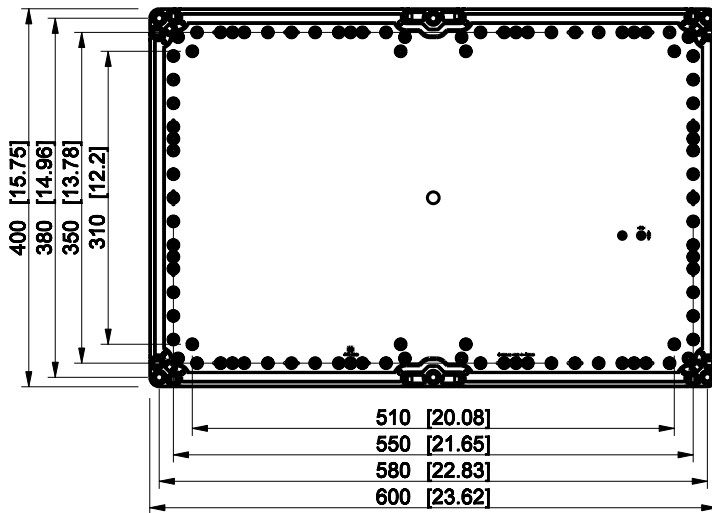

ID	Description	Date	By	Appr.
A				

Dimensions in mm [inches]

Material: Polycarbonate, fiberglass-reinforced	Color: RAL 7035
------------------------------------------------	-----------------

Supplier:	Tool No:	Weight [kg]: 3.86	Volume:
-----------	----------	-------------------	---------

**ENSTO**  
ENSTO CONTROL OY

**WPCP406013G**

Scale	Date	05.01.09
1:8	By	PKos
-	Checked	
-	Ctrl	

Replaces:	
Replaced:	
Drw No:	A
Ref:	Cubo W
Code:	WPCP406013G
Sheet No:	

model WPCP406013G PART  
drawing CUBO\_W\_1.drawing