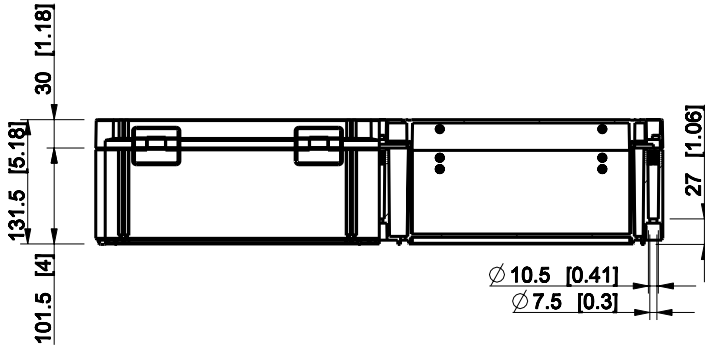

ID	Description	Date	By	Appr.
A				

Dimensions in mm [inches]

Material: Polycarbonate, fiberglass-reinforced	Color: RAL 7035
--	-----------------

Supplier:	Tool No:	Weight [kg]: 3.86	Volume:
-----------	----------	-------------------	---------

WPCP406013T

Scale	Date	05.01.09
1:8	By	PKos
-	Checked	
-	Ctrl	

Replaces:	
Replaced:	
Drw No:	A
Ref:	Cubo W
Code:	WPCP406013T
Sheet No:	

model WPCP406013T PART  
 drawing CUBO\_W\_1.dwg