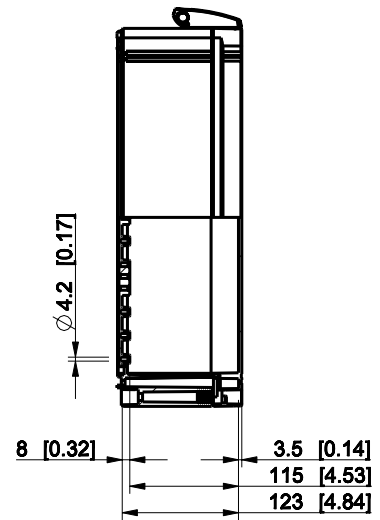

ID	Description	Date	By	Appr.
A				

Dimensions in mm [inches]

Material: Polycarbonate, fiberglass-reinforced	Color: RAL 7035
--	-----------------

Supplier:	Tool No:	Weight [kg]: 3.86	Volume:
-----------	----------	-------------------	---------

WPCP406013T

Scale	Date	05.01.09
1:8	By	PKos
-	Checked	
-	Ctrl	

Replaces:	
Replaced:	
Drw No:	A
Ref:	Cubo W
Code:	WPCP406013T
Sheet No:	

model WPCP406013T PART  
 drawing CUBO\_W\_1.dwg