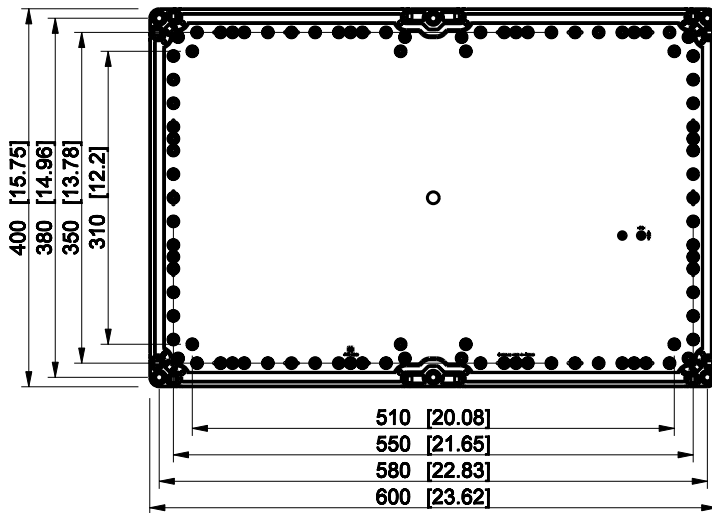

ID	Description	Date	By	Appr.
A				

Dimensions in mm [inches]

Material: Polycarbonate, fiberglass-reinforced	Color: RAL 7035
--	-----------------

Supplier:	Tool No:	Weight [kg]: 3.86	Volume:
-----------	----------	-------------------	---------

WPCP406013T

Scale	Date	05.01.09
1:8	By	PKos
-	Checked	
-	Ctrl	

Replaces:	
Replaced:	
Drw No:	A
Ref:	Cubo W
Code:	WPCP406013T
Sheet No:	

model WPCP406013T PART  
 drawing CUBO\_W\_1.dwg