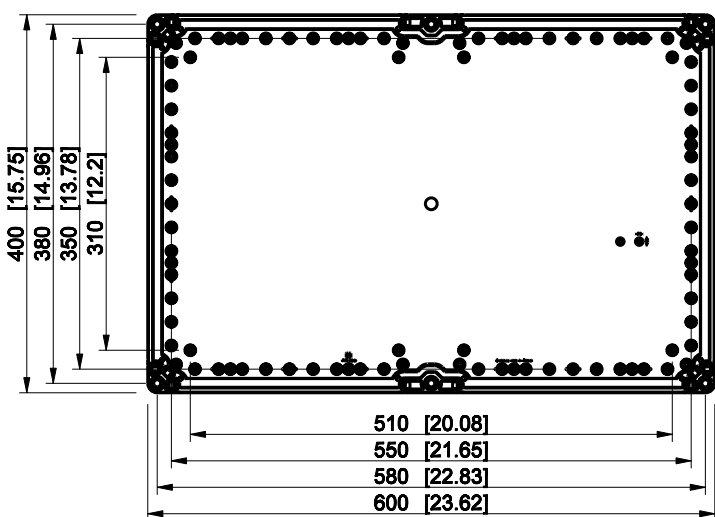

ID	Description	Date	By	Appr.
A				

Dimensions in mm [inches]

Material: Polycarbonate, fiberglass-reinforced Color: RAL 7035

Supplier: Tool No: Weight [kg]: 4.62 Volume:

WPCP406018G

Scale	Date	05.01.09
1:8	By	PKos
-	Checked	
-	Ctrl	

Replaces:	
Replaced:	
Drw No:	A
Ref:	Cubo W
Code:	WPCP406018G
Sheet No:	

model WPCP406018G PART
 drawing CUBO_W_1.drawing