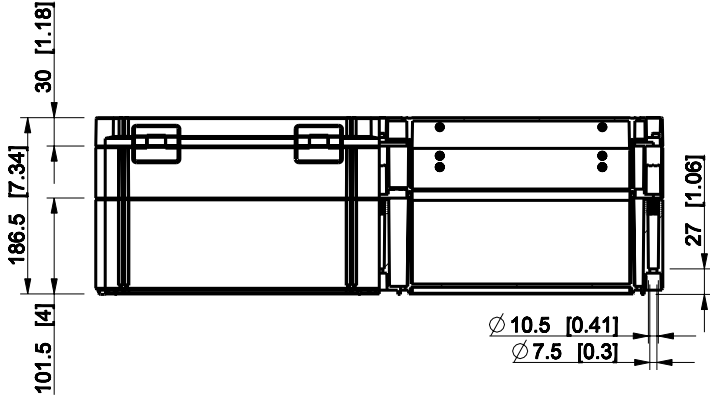

ID	Description	Date	By	Appr.
A				

Dimensions in mm [inches]

Material: Polycarbonate, fiberglass-reinforced Color: RAL 7035

Supplier: Tool No: Weight [kg]: 4.62 Volume:

WPCP406018G

Scale	Date	05.01.09
1:8	By	PKos
-	Checked	
-	Ctrl	

Replaces:	
Replaced:	
Drw No:	A
Ref:	Cubo W
Code:	WPCP406018G
Sheet No:	

model WPCP406018G PART
 drawing CUBO_W_1.drawing