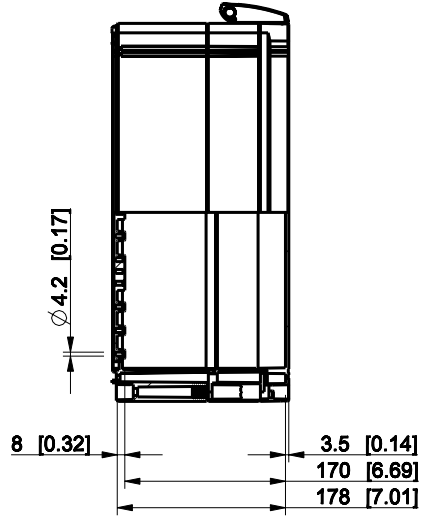

ID	Description	Date	By	Appr.
A				

Dimensions in mm [inches]

Material: Polycarbonate, fiberglass-reinforced Color: RAL 7035

Supplier: Tool No: Weight [kg]: 4.62 Volume:

WPCP406018G

Scale	Date	05.01.09
1:8	By	PKos
-	Checked	
-	Ctrl	

Replaces:	
Replaced:	
Drw No:	A
Ref:	Cubo W
Code:	WPCP406018G
Sheet No:	

model WPCP406018G PART
 drawing CUBO_W_1.drawing