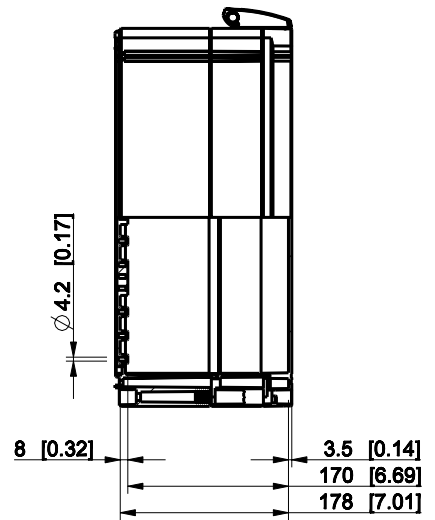

ID	Description	Date	By	Appr.
A				

Dimensions in mm [inches]

Material: Polycarbonate, fiberglass-reinforced	Color: RAL 7035
--	-----------------

Supplier:	Tool No:	Weight [kg]: 4.62	Volume:
-----------	----------	-------------------	---------

ENSTO
ENSTO CONTROL OY

WPCP406018T

Scale	Date	05.01.09
1:8	By	PKos
-	Checked	
-	Ctrl	

Replaces:	
Replaced:	
Drw No:	A
Ref:	Cubo W
Code:	WPCP406018T
Sheet No:	

model WPCP406018T PART
drawing CUBO_W_1.dwg