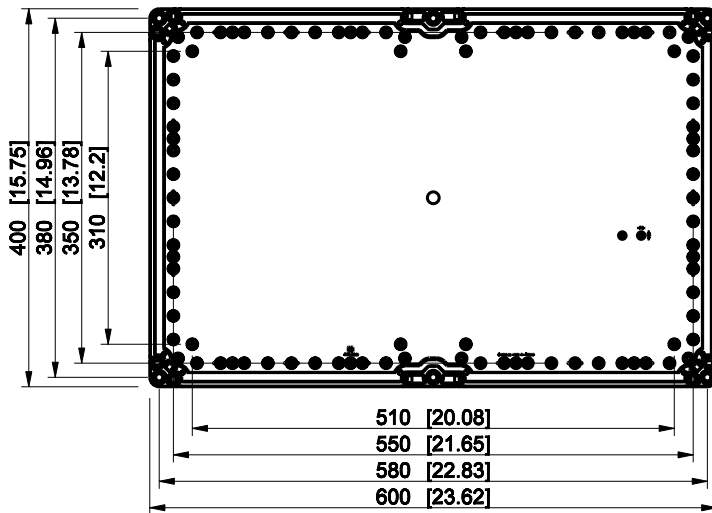

ID	Description	Date	By	Appr.
A				

Dimensions in mm [inches]

Material: Polycarbonate, fiberglass-reinforced	Color: RAL 7035
--	-----------------

Supplier:	Tool No:	Weight [kg]: 4.62	Volume:
-----------	----------	-------------------	---------

ENSTO
ENSTO CONTROL OY

WPCP406018T

Scale	Date	05.01.09
1:8	By	PKos
-	Checked	
-	Ctrl	

Replaces:	
Replaced:	
Drw No:	A
Ref:	Cubo W
Code:	WPCP406018T
Sheet No:	

model WPCP406018T PART
drawing CUBO_W_1.dwg