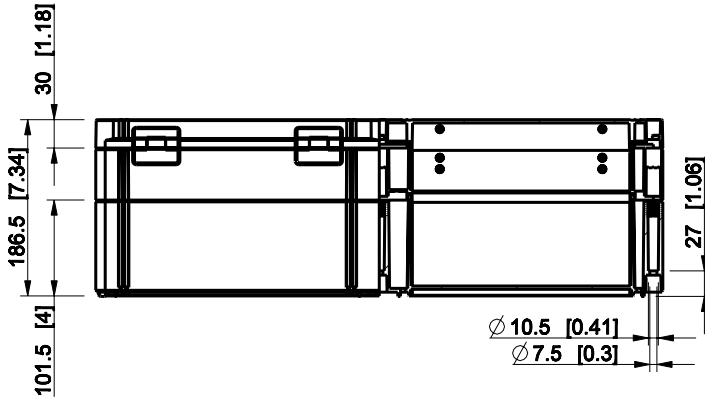

ID	Description	Date	By	Appr.
A				

Dimensions in mm [inches]

Material: Polycarbonate, fiberglass-reinforced	Color: RAL 7035
--	-----------------

Supplier:	Tool No:	Weight [kg]: 4.62	Volume:
-----------	----------	-------------------	---------

ENSTO
ENSTO CONTROL OY

WPCP406018T

Scale	Date	05.01.09
1:8	By	PKos
-	Checked	
-	Ctrl	

Replaces:	
Replaced:	
Drw No:	A
Ref:	Cubo W
Code:	WPCP406018T
Sheet No:	

model WPCP406018T PART
drawing CUBO_W_1.dwg