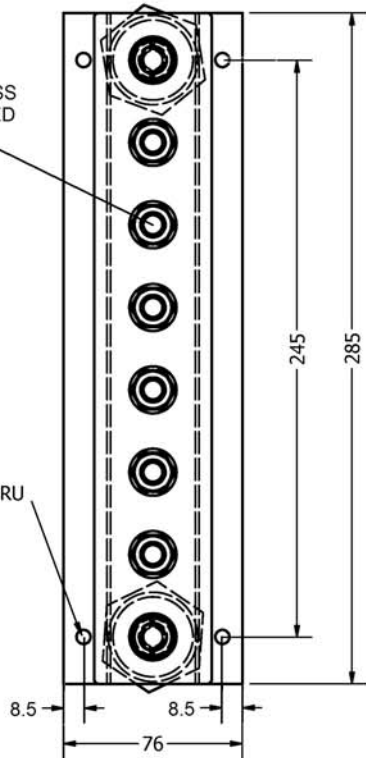

Scale 1:2

M10 BRASS
THREADED
BOLT

Ø6 x4 THRU

3D View

THIS DOCUMENT IS THE PROPERTY OF ILECSYS LTD
AND MUST NOT BE COPIED NOR DISCLOSED TO A THIRD PARTY
WITHOUT THE CONSENT OF ILECSYS

ILECSYS REF: ILS100127-IEB6

© CUSTOMER REF: ILECSYS

Scale
1:2

UNIT 4B,
TRING INDUSTRIAL ESTATE,
UPPER ICKNIELD WAY,
TRING, HERTS. HP23 4JX
Tel: +44(0)1442 828387
Fax +44 (0)1442 828399

6 way 35mm

DRAWING NUMBER: 02-25-131

Drawn R.MOLIS	Date 25-03-13
Checked PJD	Date 25-03-13