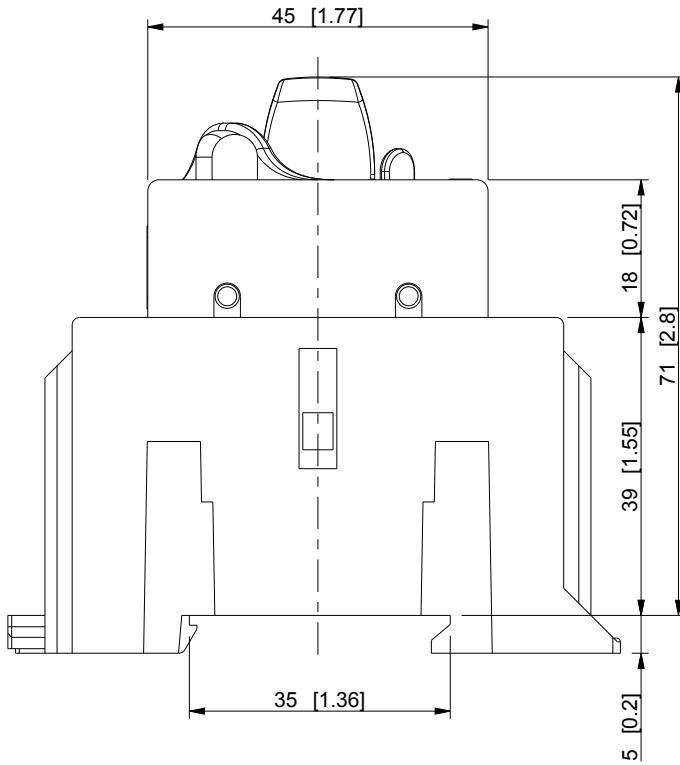

ID	Description	Date	By	Appr.
A		8.6.2015	KA	

Dimensions in mm [inches]

model PROCUS_KS3-XX drawing PROCUS_KS3-XX	Material:		Color: -	Weight (kg): 0.130	
	 Ensto Finland Oy Ensto Industrial Solutions		 <b>3-pole switch</b>		Replaces:
					Replaced:
	Scale	Date	8.6.2015		
	1:1	By	KA		
-	Checked				
-	Ctrl				
				Drw No: A	
				Ref:	
				Code: KS3-xx	
				Sheet No:	