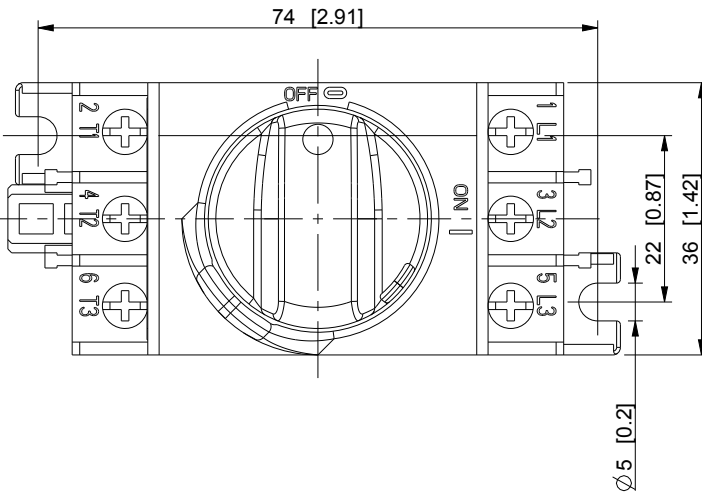

ID	Description	Date	By	Appr.
A		8.6.2015	KA	

Dimensions in mm [inches]

model PROCUS_KS3-XX drawing PROCUS_KS3-XX	Material:		Color: -	Weight (kg): 0.130	
	 Ensto Finland Oy Ensto Industrial Solutions		 <b>3-pole switch</b>		Replaces:
					Replaced:
	Scale	Date	8.6.2015		
	1:1	By	KA		
-	Checked				
-	Ctrl				
				Drw No: A	
				Ref:	
				Code: KS3-xx	
				Sheet No:	