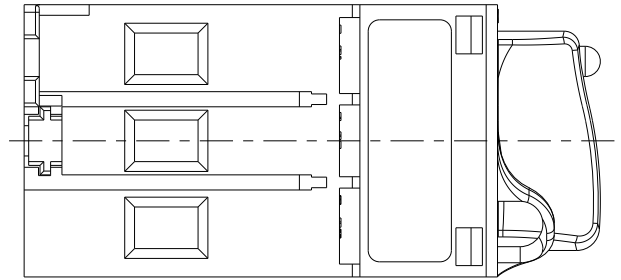

ID	Description	Date	By	Appr.
A		8.6.2015	KA	

Dimensions in mm [inches]

model PROCUS_KS3-XX drawing PROCUS_KS3-XX	Material:		Color: -	Weight (kg): 0.130	
	 Ensto Finland Oy Ensto Industrial Solutions		 <b>3-pole switch</b>		Replaces:
					Replaced:
	Scale	Date	8.6.2015		
	1:1	By	KA		
-	Checked				
-	Ctrl				
				Drw No: A	
				Ref:	
				Code: KS3-xx	
				Sheet No:	