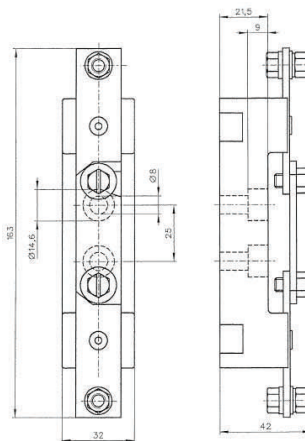

They can be mounted on a panel besides a 3-pole fuse disconnecter or a 3-pole fuse base.

Catalog Number	Reference Number	DIN-Size	Type of connection	Current rating (A)	Packaging	Dimensions (mm)		
						Length	Width	Height
BB00NDISCON	X216220F	00	clamp	160	10	121	34	32,5
BB00NB	B302980F	00	bolt	160	10	121	34	32,5
BB0NDICON	W216725F	0	bolt	250	10	163	32	42
BB1-2NDICON	J217243C	1-2	bolt	500	3	200	55	57
BB3NDISCON	P217754C	3	bolt	800	3	233	60	60

Dimensions

Size 00

Size 0

Size 1-2

Size 3