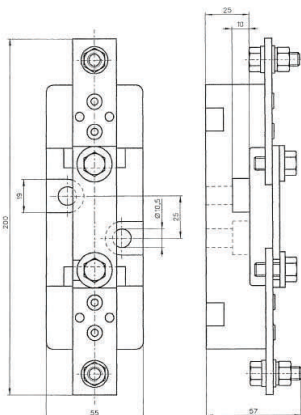

They can be mounted on a panel besides a 3-pole fuse disconnecter or a 3-pole fuse base.

Catalog Number	Reference Number	DIN-Size	Type of connection	Current rating (A)	Packaging	Dimensions (mm)		
						Length	Width	Height
BB00NDISCON	X216220F	00	clamp	160	10	121	34	32,5
BB00NB	B302980F	00	bolt	160	10	121	34	32,5
BB0NDICON	W216725F	0	bolt	250	10	163	32	42
BB1-2NDICON	J217243C	1-2	bolt	500	3	200	55	57
BB3NDISCON	P217754C	3	bolt	800	3	233	60	60

Dimensions

Size 00

Size 0

Size 1-2

Size 3