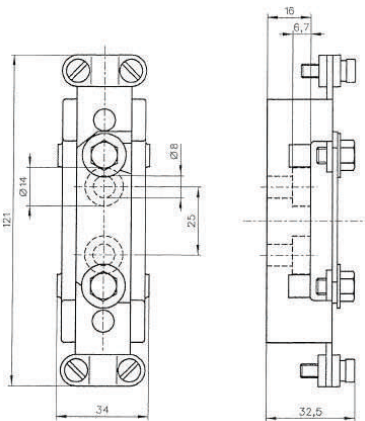

They can be mounted on a panel besides a 3-pole fuse disconnecter or a 3-pole fuse base.

Catalog Number	Reference Number	DIN-Size	Type of connection	Current rating (A)	Packaging	Dimensions (mm)		
						Length	Width	Height
BB00NDISCON	X216220F	00	clamp	160	10	121	34	32,5
BB00NB	B302980F	00	bolt	160	10	121	34	32,5
BB0NDICON	W216725F	0	bolt	250	10	163	32	42
BB1-2NDICON	J217243C	1-2	bolt	500	3	200	55	57
BB3NDISCON	P217754C	3	bolt	800	3	233	60	60

Dimensions

Size 00

Size 0

Size 1-2

Size 3