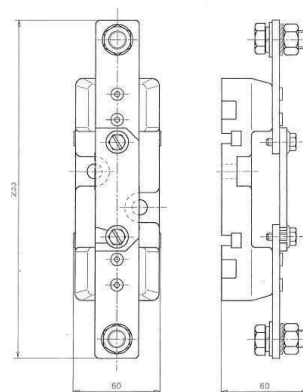

They can be mounted on a panel besides a 3-pole fuse disconnecter or a 3-pole fuse base.

Catalog Number	Reference Number	DIN-Size	Type of connection	Current rating (A)	Packaging	Dimensions (mm)		
						Length	Width	Height
BB00NDISCON	X216220F	00	clamp	160	10	121	34	32,5
BB00NB	B302980F	00	bolt	160	10	121	34	32,5
BB0NDICON	W216725F	0	bolt	250	10	163	32	42
BB1-2NDICON	J217243C	1-2	bolt	500	3	200	55	57
BB3NDISCON	P217754C	3	bolt	800	3	233	60	60

Dimensions

Size 00

Size 0

Size 1-2

Size 3