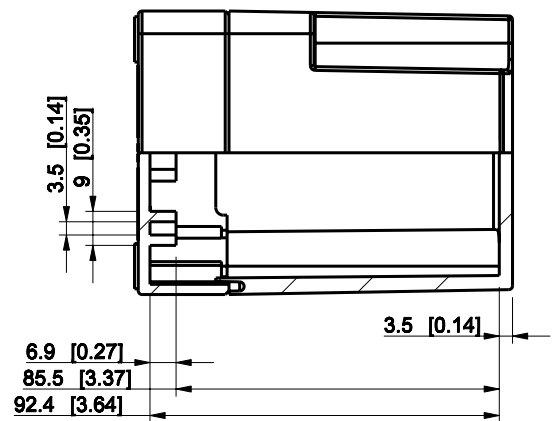

ID	Description	Date	By	Appr.
A				

Dimensions in mm [inches]

Material: ABS	Color: RAL 7035
---------------	-----------------

Supplier:	Tool No:	Weight [kg]: 0.22	Volume:
-----------	----------	-------------------	---------

ENSTO
ENSTO CONTROL OY

SABP081310LT

Scale	Date	04.12.08
1:2	By	PKos
-	Checked	
-	Ctrl	

Replaces:	
Replaced:	
Drw No:	- A
Ref:	Cubo S
Code:	SABP081310LT
Sheet No:	

model SABP081310LT .PART
drawing CUBOS_4.DRAWING