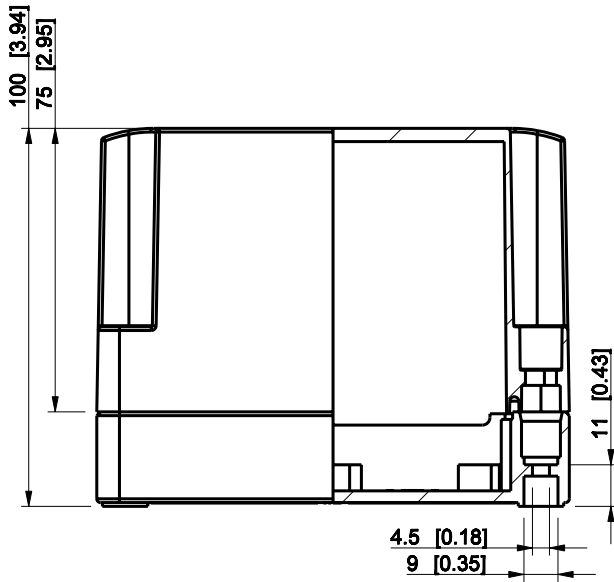

ID	Description	Date	By	Appr.
A				

Dimensions in mm [inches]

Material: ABS	Color: RAL 7035
---------------	-----------------

Supplier:	Tool No:	Weight [kg]: 0.22	Volume:
-----------	----------	-------------------	---------

ENSTO
ENSTO CONTROL OY

SABP081310LT

Scale	Date	04.12.08
1:2	By	PKos
-	Checked	
-	Ctrl	

Replaces:	
Replaced:	
Drw No:	- A
Ref:	Cubo S
Code:	SABP081310LT
Sheet No:	

model SABP081310LT .PART
drawing CUBOS_4.DRAWING