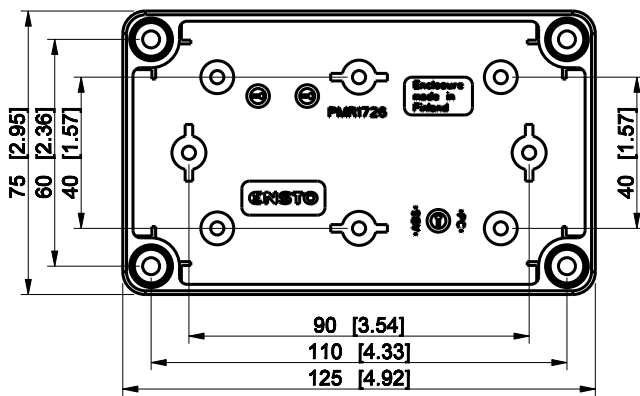

ID	Description	Date	By	Appr.
A				

Dimensions in mm [inches]

Material: ABS	Color: RAL 7035
---------------	-----------------

Supplier:	Tool No:	Weight [kg]: 0.22	Volume:
-----------	----------	-------------------	---------

ENSTO
ENSTO CONTROL OY

SABP081310LT

Scale	Date	04.12.08
1:2	By	PKos
-	Checked	
-	Ctrl	

Replaces:	
Replaced:	
Drw No:	- A
Ref:	Cubo S
Code:	SABP081310LT
Sheet No:	

model SABP081310LT .PART
drawing CUBOS_4.DRAWING