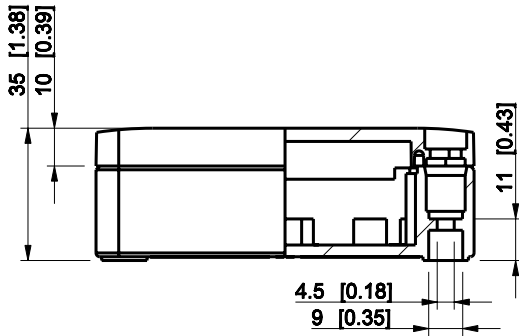

ID	Description	Date	By	Appr.
A				

Dimensions in mm [inches]

Material: ABS	Color: RAL 7035
---------------	-----------------

Supplier:	Tool No:	Weight [kg]: 0.12	Volume:
-----------	----------	-------------------	---------

SABP101004LT

Scale	Date	04.12.08
1:2	By	PKos
-	Checked	
-	Ctrl	

Replaces:	
Replaced:	
Drw No:	- A
Ref:	Cubo S
Code:	SABP101004LT
Sheet No:	

model SABP101004LT .PART  
drawing CUBOS\_3.DRAWING