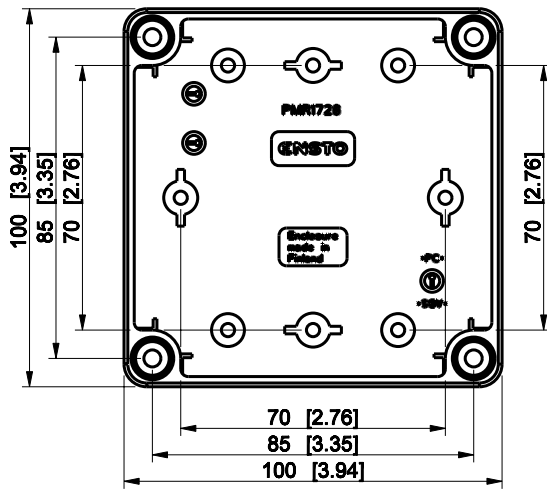

ID	Description	Date	By	Appr.
A				

Dimensions in mm [inches]

Material: ABS	Color: RAL 7035
---------------	-----------------

Supplier:	Tool No:	Weight [kg]: 0.12	Volume:
-----------	----------	-------------------	---------

SABP101004LT

Scale	Date	04.12.08
1:2	By	PKos
-	Checked	
-	Ctrl	

Replaces:	
Replaced:	
Drw No:	- A
Ref:	Cubo S
Code:	SABP101004LT
Sheet No:	

model SABP101004LT .PART  
drawing CUBOS\_3.DRAWING