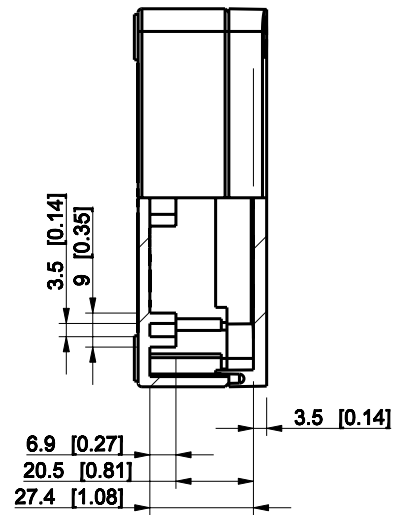

ID	Description	Date	By	Appr.
A				

Dimensions in mm [inches]

Material: ABS	Color: RAL 7035
---------------	-----------------

Supplier:	Tool No:	Weight [kg]: 0.12	Volume:
-----------	----------	-------------------	---------

SABP101004LT

Scale	Date	04.12.08
1:2	By	PKos
-	Checked	
-	Ctrl	

Replaces:	
Replaced:	
Drw No:	- A
Ref:	Cubo S
Code:	SABP101004LT
Sheet No:	

model SABP101004LT .PART  
drawing CUBOS\_3.DRAWING