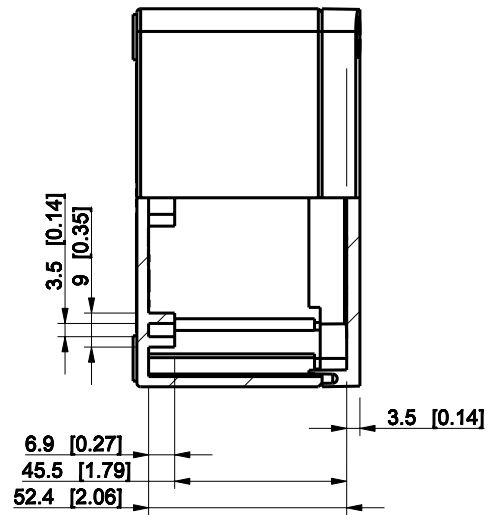

ID	Description	Date	By	Appr.
A				

Dimensions in mm [inches]

Material: ABS	Color: RAL 7035
---------------	-----------------

Supplier:	Tool No:	Weight [kg]: 0.17	Volume:
-----------	----------	-------------------	---------

SABP101006T

Scale	Date	04.12.08
1:2	By	PKos
-	Checked	
-	Ctrl	

Replaces:	
Replaced:	
Drw No:	- A
Ref:	Cubo S
Code:	SABP101006T
Sheet No:	

model SABP101006T_PART
 drawing CUBOS_3_DRAWING