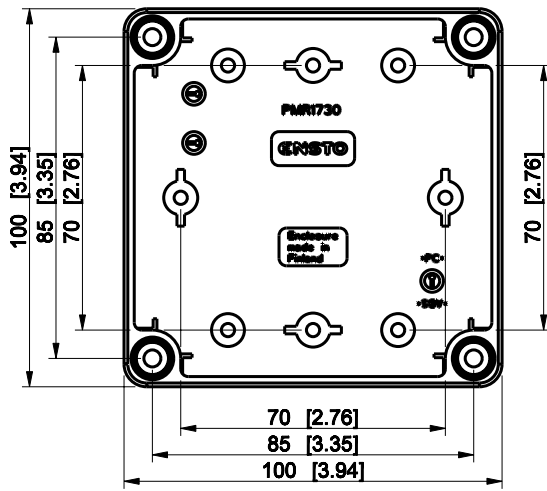

ID	Description	Date	By	Appr.
A				

Dimensions in mm [inches]

Material: ABS	Color: RAL 7035
---------------	-----------------

Supplier:	Tool No:	Weight [kg]: 0.17	Volume:
-----------	----------	-------------------	---------

SABP101006T

Scale	Date	04.12.08
1:2	By	PKos
-	Checked	
-	Ctrl	

Replaces:	
Replaced:	
Drw No:	- A
Ref:	Cubo S
Code:	SABP101006T
Sheet No:	

model SABP101006T_PART
 drawing CUBOS_3_DRAWING