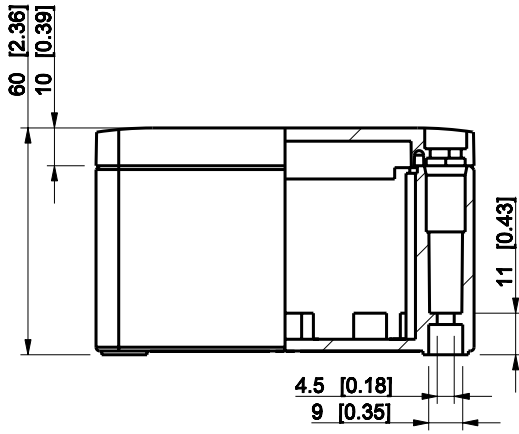

ID	Description	Date	By	Appr.
A				

Dimensions in mm [inches]

Material: ABS	Color: RAL 7035
---------------	-----------------

Supplier:	Tool No:	Weight [kg]: 0.17	Volume:
-----------	----------	-------------------	---------

SABP101006T

Scale	Date	04.12.08
1:2	By	PKos
-	Checked	
-	Ctrl	

Replaces:	
Replaced:	
Drw No:	- A
Ref:	Cubo S
Code:	SABP101006T
Sheet No:	

model SABP101006T_PART
 drawing CUBOS_3_DRAWING