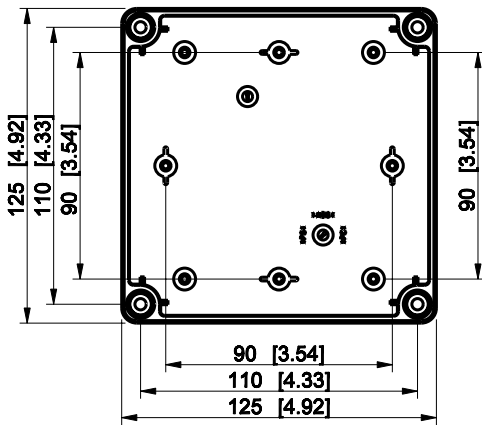

ID	Description	Date	By	Appr.
A				

Dimensions in mm [inches]

Material: ABS	Color: RAL 7035
---------------	-----------------

Supplier:	Tool No:	Weight [kg]: 0.27	Volume:
-----------	----------	-------------------	---------

**ENSTO**  
ENSTO CONTROL OY

**SABP131308G**

Scale	Date	08.12.08
1:3	By	PKos
-	Checked	
-	Ctrl	

Replaces:
Replaced:
Drw No: - A
Ref: Cubo S
Code: SABP131308G
Sheet No:

model SABP131308G PART  
 drawing CUBOS DRAWING