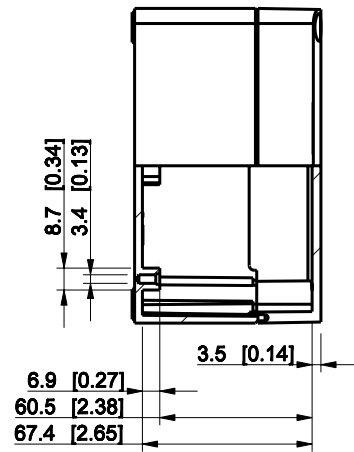

ID	Description	Date	By	Appr.
A				

Dimensions in mm [inches]

Material: ABS	Color: RAL 7035
---------------	-----------------

Supplier:	Tool No:	Weight [kg]: 0.27	Volume:
-----------	----------	-------------------	---------

**ENSTO**  
ENSTO CONTROL OY

**SABP131308G**

Scale	Date	08.12.08
1:3	By	PKos
-	Checked	
-	Ctrl	

Replaces:
Replaced:
Drw No: - A
Ref: Cubo S
Code: SABP131308G
Sheet No:

model SABP131308G PART  
 drawing CUBOS DRAWING