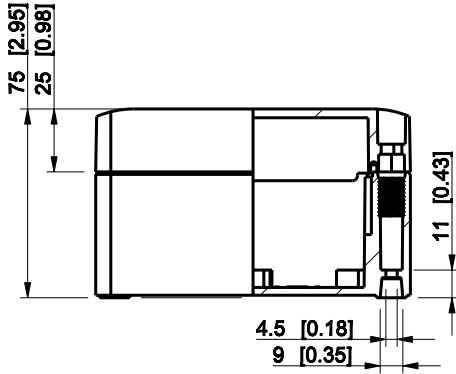

ID	Description	Date	By	Appr.
A				

Dimensions in mm [inches]

Material: ABS	Color: RAL 7035
---------------	-----------------

Supplier:	Tool No:	Weight [kg]: 0.27	Volume:
-----------	----------	-------------------	---------

**ENSTO**  
ENSTO CONTROL OY

**SABP131308G**

Scale	Date	08.12.08
1:3	By	PKos
-	Checked	
-	Ctrl	

Replaces:
Replaced:
Drw No: - A
Ref: Cubo S
Code: SABP131308G
Sheet No:

model SABP131308G PART  
 drawing CUBOS DRAWING