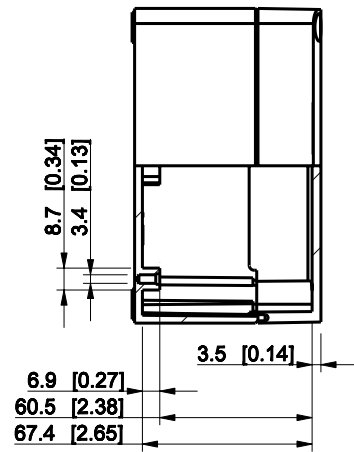

ID	Description	Date	By	Appr.
A				

Dimensions in mm [inches]

Material: ABS	Color: RAL 7035
---------------	-----------------

Supplier:	Tool No:	Weight [kg]: 0.27	Volume:
-----------	----------	-------------------	---------

**ENSTO**  
ENSTO CONTROL OY

**SABP131308T**

Scale	Date	08.12.08
1:3	By	PKos
-	Checked	
-	Ctrl	

Replaces:
Replaced:
Drw No: - A
Ref: Cubo S
Code: SABP131308T
Sheet No:

model SABP131308T PART  
 drawing CUBOS DRAWING