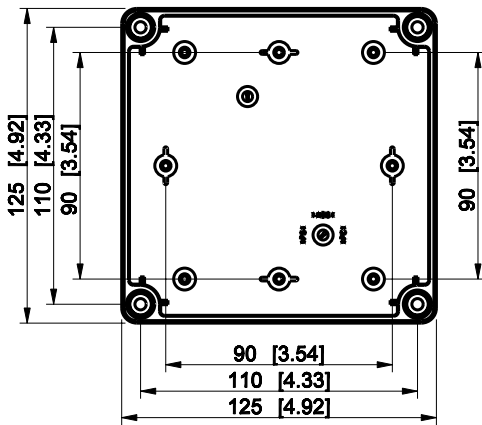

ID	Description	Date	By	Appr.
A				

Dimensions in mm [inches]

Material: ABS	Color: RAL 7035
---------------	-----------------

Supplier:	Tool No:	Weight [kg]: 0.27	Volume:
-----------	----------	-------------------	---------

**ENSTO**  
ENSTO CONTROL OY

**SABP131308T**

Scale	Date	08.12.08
1:3	By	PKos
-	Checked	
-	Ctrl	

Replaces:
Replaced:
Drw No: - A
Ref: Cubo S
Code: SABP131308T
Sheet No:

model SABP131308T PART  
 drawing CUBOS DRAWING