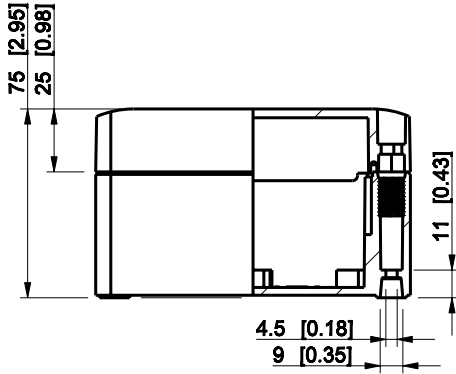

ID	Description	Date	By	Appr.
A				

Dimensions in mm [inches]

Material: ABS	Color: RAL 7035
---------------	-----------------

Supplier:	Tool No:	Weight [kg]: 0.27	Volume:
-----------	----------	-------------------	---------

**ENSTO**  
ENSTO CONTROL OY

**SABP131308T**

Scale	Date	08.12.08
1:3	By	PKos
-	Checked	
-	Ctrl	

Replaces:
Replaced:
Drw No: - A
Ref: Cubo S
Code: SABP131308T
Sheet No:

model SABP131308T PART  
 drawing CUBOS DRAWING