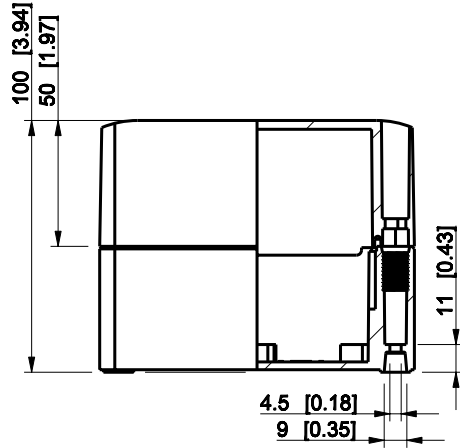

ID	Description	Date	By	Appr.
A				

Dimensions in mm [inches]

Material: ABS	Color: RAL 7035
---------------	-----------------

Supplier:	Tool No:	Weight [kg]: 0.33	Volume:
-----------	----------	-------------------	---------

ENSTO
ENSTO CONTROL OY

SABP131310G

Scale	Date	08.12.08
1:3	By	PKos
-	Checked	
-	Ctrl	

Replaces:
Replaced:
Drw No: - A
Ref: Cubo S
Code: SABP131310G
Sheet No:

model SABP131310G PART
drawing CUBOS DRAWING