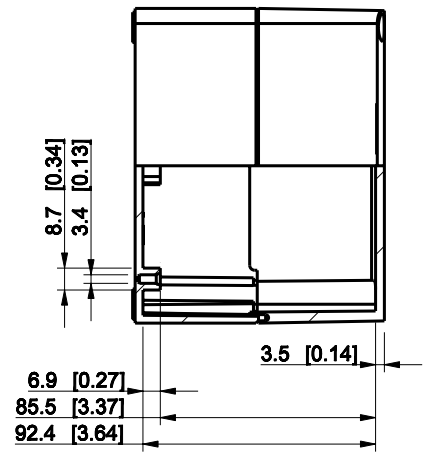

ID	Description	Date	By	Appr.
A				

Dimensions in mm [inches]

Material: ABS	Color: RAL 7035
---------------	-----------------

Supplier:	Tool No:	Weight [kg]: 0.33	Volume:
-----------	----------	-------------------	---------

ENSTO
ENSTO CONTROL OY

SABP131310G

Scale	Date	08.12.08
1:3	By	PKos
-	Checked	
-	Ctrl	

Replaces:
Replaced:
Drw No: - A
Ref: Cubo S
Code: SABP131310G
Sheet No:

model SABP131310G PART
drawing CUBOS DRAWING