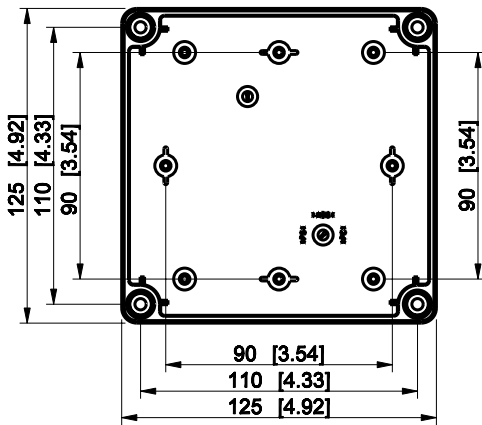

ID	Description	Date	By	Appr.
A				

Dimensions in mm [inches]

Material: ABS	Color: RAL 7035
---------------	-----------------

Supplier:	Tool No:	Weight [kg]: 0.33	Volume:
-----------	----------	-------------------	---------

ENSTO
ENSTO CONTROL OY

SABP131310G

Scale	Date	08.12.08
1:3	By	PKos
-	Checked	
-	Ctrl	

Replaces:
Replaced:
Drw No: - A
Ref: Cubo S
Code: SABP131310G
Sheet No:

model SABP131310G PART
drawing CUBOS DRAWING