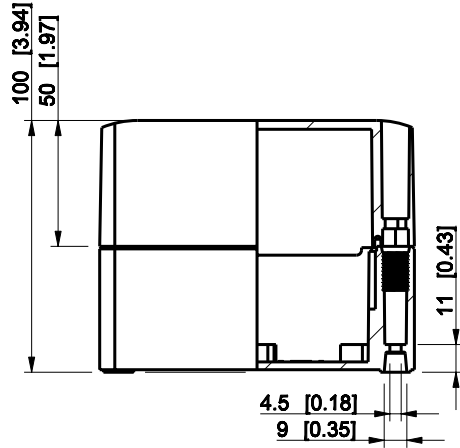

ID	Description	Date	By	Appr.
A				

Dimensions in mm [inches]

Material: ABS	Color: RAL 7035
---------------	-----------------

Supplier:	Tool No:	Weight [kg]: 0.33	Volume:
-----------	----------	-------------------	---------

ENSTO
ENSTO CONTROL OY

SABP131310T

Scale	Date	08.12.08
1:3	By	PKos
-	Checked	
-	Ctrl	

Replaces:
Replaced:
Drw No: - A
Ref: Cubo S
Code: SABP131310T
Sheet No:

model SABP131310T .PART
drawing CUBOS.DRAWING