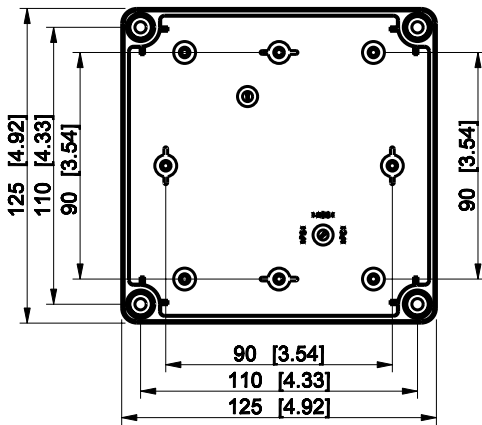

ID	Description	Date	By	Appr.
A				

Dimensions in mm [inches]

Material: ABS	Color: RAL 7035
---------------	-----------------

Supplier:	Tool No:	Weight [kg]: 0.33	Volume:
-----------	----------	-------------------	---------

ENSTO
ENSTO CONTROL OY

SABP131310T

Scale	Date	08.12.08
1:3	By	PKos
-	Checked	
-	Ctrl	

Replaces:
Replaced:
Drw No: - A
Ref: Cubo S
Code: SABP131310T
Sheet No:

model SABP131310T .PART
drawing CUBOS.DRAWING