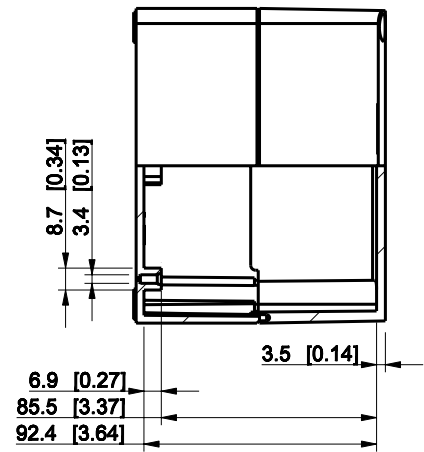

ID	Description	Date	By	Appr.
A				

Dimensions in mm [inches]

Material: ABS	Color: RAL 7035
---------------	-----------------

Supplier:	Tool No:	Weight [kg]: 0.33	Volume:
-----------	----------	-------------------	---------

ENSTO
ENSTO CONTROL OY

SABP131310T

Scale	Date	08.12.08
1:3	By	PKos
-	Checked	
-	Ctrl	

Replaces:
Replaced:
Drw No: - A
Ref: Cubo S
Code: SABP131310T
Sheet No:

model SABP131310T .PART
drawing CUBOS.DRAWING