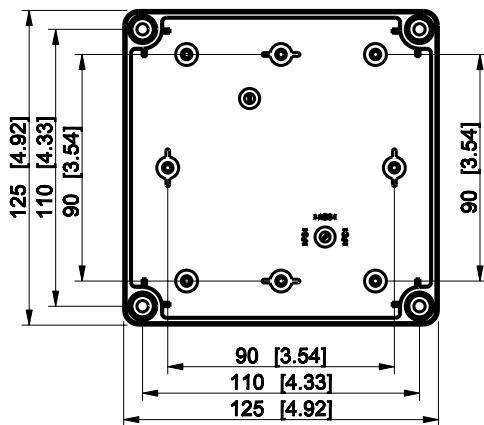

ID	Description	Date	By	Appr.
A				

Dimensions in mm [inches]

Material: ABS	Color: RAL 7035
---------------	-----------------

Supplier:	Tool No:	Weight [kg]: 0.36	Volume:
-----------	----------	-------------------	---------

ENSTO
ENSTO CONTROL OY

SABP131313T

Scale	Date	08.12.08
1:3	By	PKos
-	Checked	
-	Ctrl	

Replaces:
Replaced:
Drw No: - A
Ref: Cubo S
Code: SABP131313T
Sheet No:

model SABP131313T PART
drawing CUBOS DRAWING