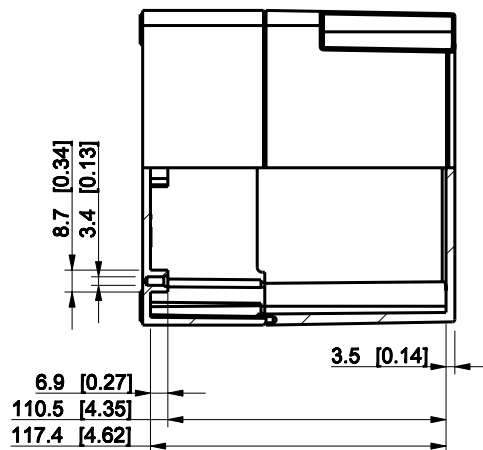

ID	Description	Date	By	Appr.
A				

Dimensions in mm [inches]

Material: ABS	Color: RAL 7035
---------------	-----------------

Supplier:	Tool No:	Weight [kg]: 0.36	Volume:
-----------	----------	-------------------	---------

ENSTO
ENSTO CONTROL OY

SABP131313T

Scale	Date	08.12.08
1:3	By	PKos
-	Checked	
-	Ctrl	

Replaces:
Replaced:
Drw No: - A
Ref: Cubo S
Code: SABP131313T
Sheet No:

model SABP131313T PART
drawing CUBOS DRAWING