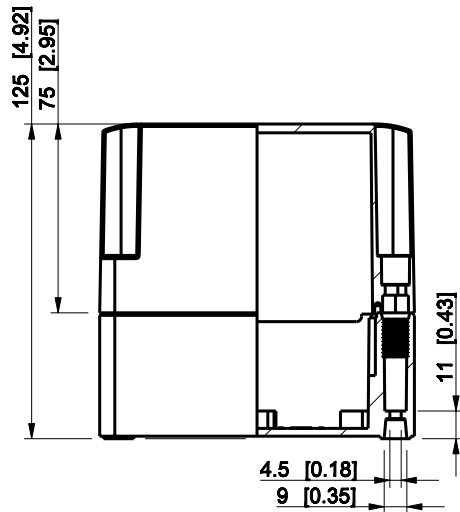

ID	Description	Date	By	Appr.
A				

Dimensions in mm [inches]

Material: ABS	Color: RAL 7035
---------------	-----------------

Supplier:	Tool No:	Weight [kg]: 0.36	Volume:
-----------	----------	-------------------	---------

ENSTO
ENSTO CONTROL OY

SABP131313T

Scale	Date	08.12.08
1:3	By	PKos
-	Checked	
-	Ctrl	

Replaces:
Replaced:
Drw No: - A
Ref: Cubo S
Code: SABP131313T
Sheet No:

model SABP131313T PART
drawing CUBOS DRAWING