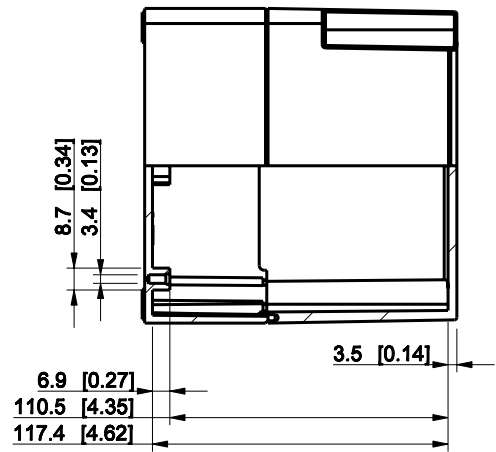

ID	Description	Date	By	Appr.
A				

Dimensions in mm [inches]

Material: ABS	Color: RAL 7035
---------------	-----------------

Supplier:	Tool No:	Weight [kg]: 0.46	Volume:
-----------	----------	-------------------	---------

ENSTO
ENSTO CONTROL OY

SABP131813T

Scale	Date	08.12.08
1:3	By	PKos
-	Checked	
-	Ctrl	

Replaces:
Replaced:
Drw No: - A
Ref: Cubo S
Code: SABP131813T
Sheet No:

model SABP131813T .PART
drawing CUBOS.DRAWING