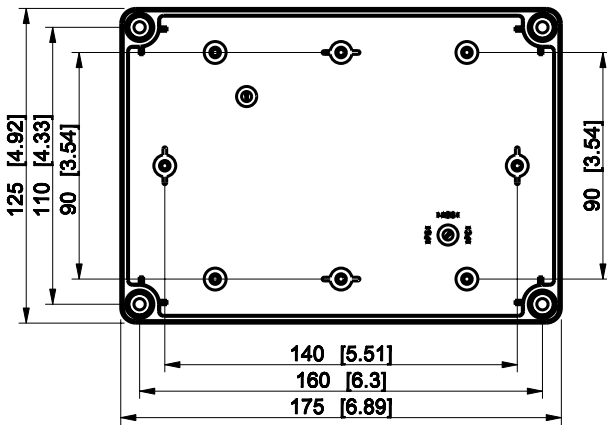

ID	Description	Date	By	Appr.
A				

Dimensions in mm [inches]

Material: ABS	Color: RAL 7035
---------------	-----------------

Supplier:	Tool No:	Weight [kg]: 0.46	Volume:
-----------	----------	-------------------	---------

ENSTO
ENSTO CONTROL OY

SABP131813T

Scale	Date	08.12.08
1:3	By	PKos
-	Checked	
-	Ctrl	

Replaces:
Replaced:
Drw No: - A
Ref: Cubo S
Code: SABP131813T
Sheet No:

model SABP131813T .PART
drawing CUBOS.DRAWING