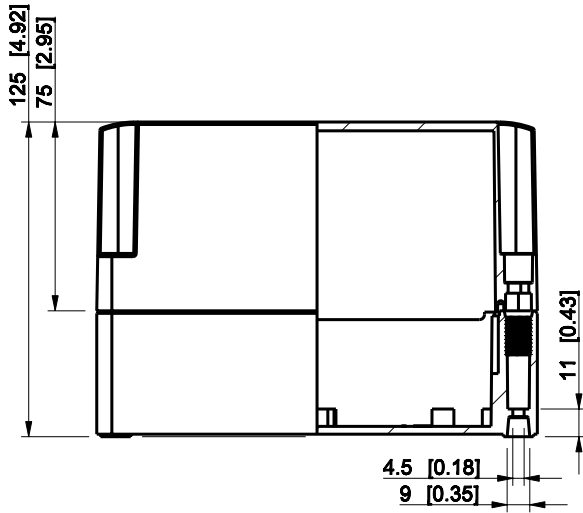

ID	Description	Date	By	Appr.
A				

Dimensions in mm [inches]

Material: ABS	Color: RAL 7035
---------------	-----------------

Supplier:	Tool No:	Weight [kg]: 0.46	Volume:
-----------	----------	-------------------	---------

ENSTO
ENSTO CONTROL OY

SABP131813T

Scale	Date	08.12.08
1:3	By	PKos
-	Checked	
-	Ctrl	

Replaces:
Replaced:
Drw No: - A
Ref: Cubo S
Code: SABP131813T
Sheet No:

model SABP131813T .PART
drawing CUBOS.DRAWING